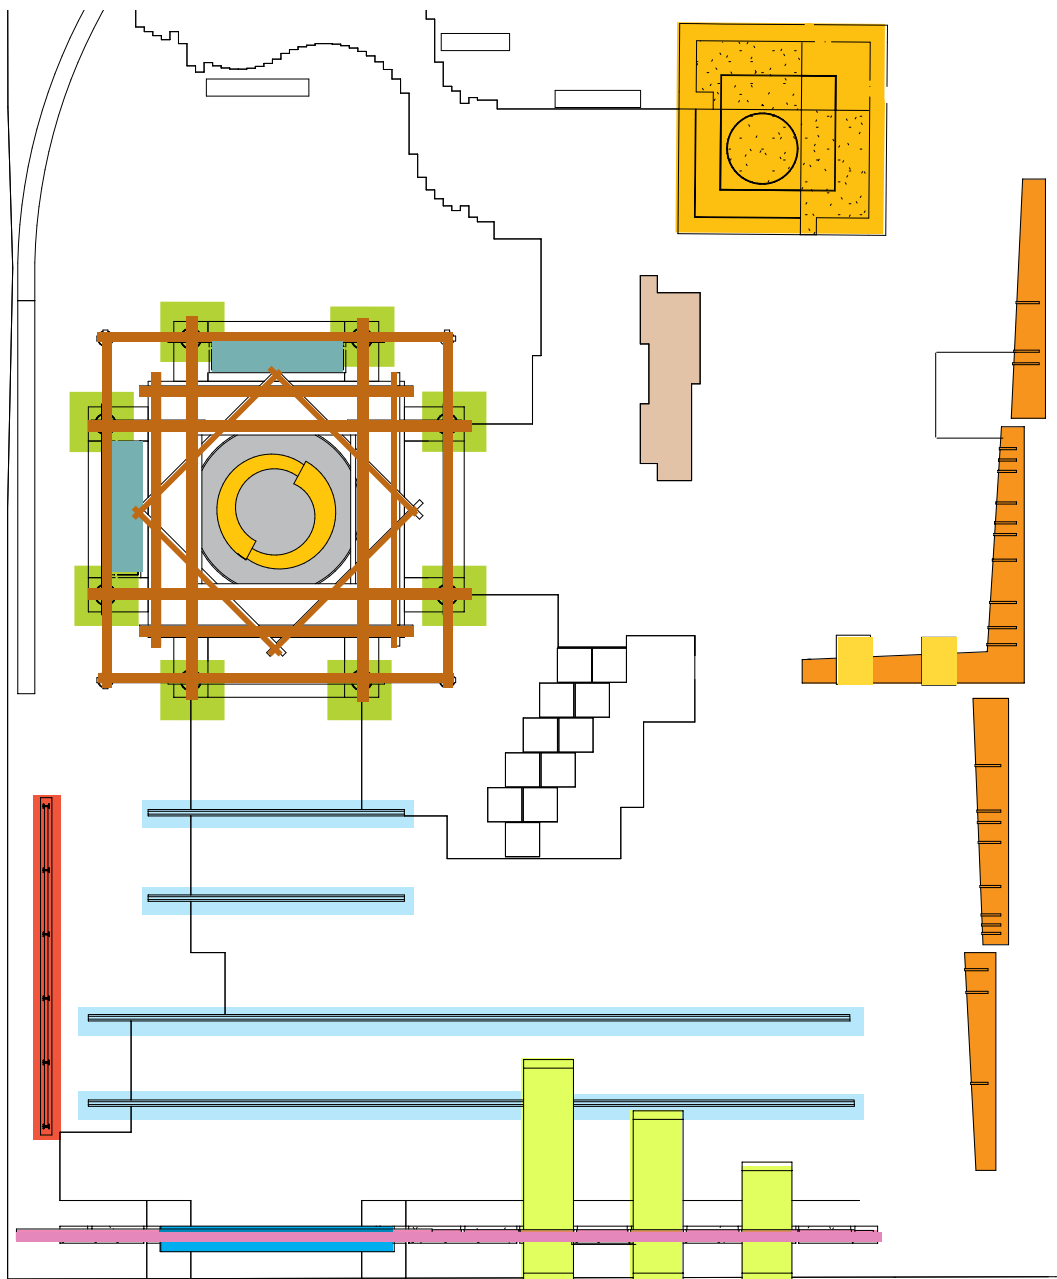

GARDEN OF SURGING WAVES PLAN DIAGRAM

PLATFORM OF HERITAGE

LING BI ROCKS

PAVILION MARBLE COLUMNS

PAVILION TIMBER STRUCTURE

PAVILION LANTERN

PAVILION MOSAIC ART

PAVILION BENCHES

TIMELINE MARKERS & BENCHES

CHESS TABLES

RAILROAD RAILS

DONOR SCREEN

BRONZE SCROLLS

STORY SCREEN

MOON GATE